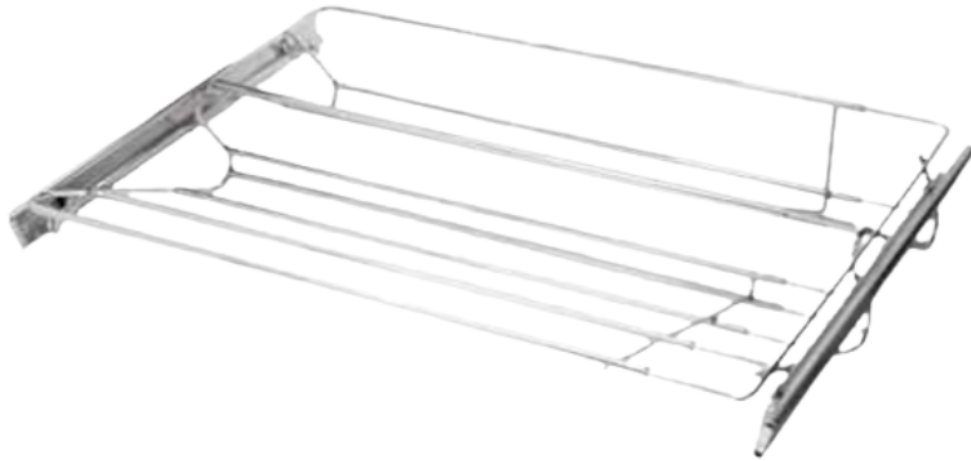

PULL OUT SHOE RACK

SKU: N/A | Categories: [Bedroom Accessories](#)

- Full Extension Runners
 - 475mm Depth
 - Side Fixing
- Stainless Steel
- Multiple Sizes

Phone: 01 413 0687 INFO@FTKITCHENSUPPLIES.IE

PRODUCT DESCRIPTION

Code	Description
3444238	300mm – 450mm Adjustable Shoe Rack
3444239	460mm – 800mm Adjustable Shoe Rack
3444235	560mm – 1000mm Adjustable Shoe Rack

NOTES
