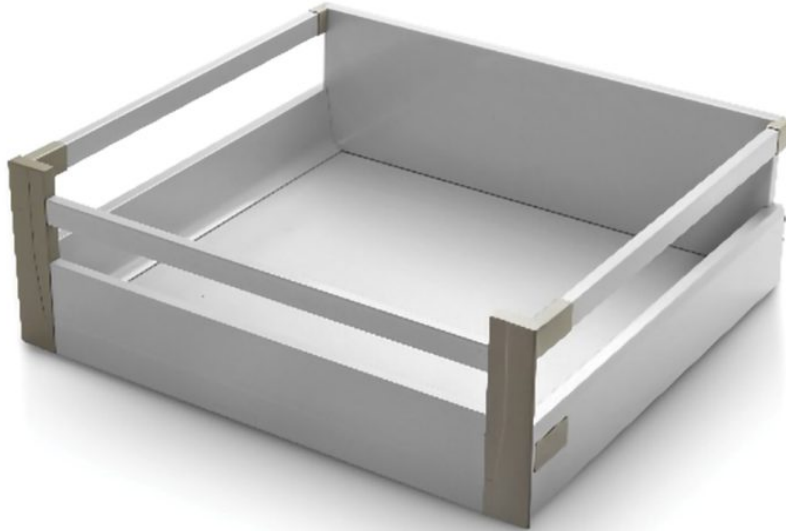

FGV 180MM IN DRAWER

SKU: N/A | Categories: [FGV Internal Drawers](#)

This FGV 180mm IN Drawer features straight rectangular rails, full-extension sliding system and damping effect. Available in two colours.

- 191mm High * 450mm Deep
 - 45kg Load Capacity
 - Two Colours Available
- Full Extension Sliding System
 - 45kg Load Capacity
- Dual Syncro and SlowMotion Damping technology.
 - Rectangular Railing on all Sides
- Perfect Solution for behind doors or within Units

Phone: 01 413 0687 INFO@FTKITCHENSUPPLIES.IE

PRODUCT DESCRIPTION

Width	Light Grey	Storm Grey
300mm	1330513	1330524
350mm	1330514	1330525
400mm	1330515	1330526
450mm	1330516	1330527
500mm	1330517	1330528
550mm	1330518	1330529
600mm	1330519	1330530
700mm	1330520	1330531
800mm	1330521	1330532
900mm	1330522	1330533
1000mm	1330523	1330534